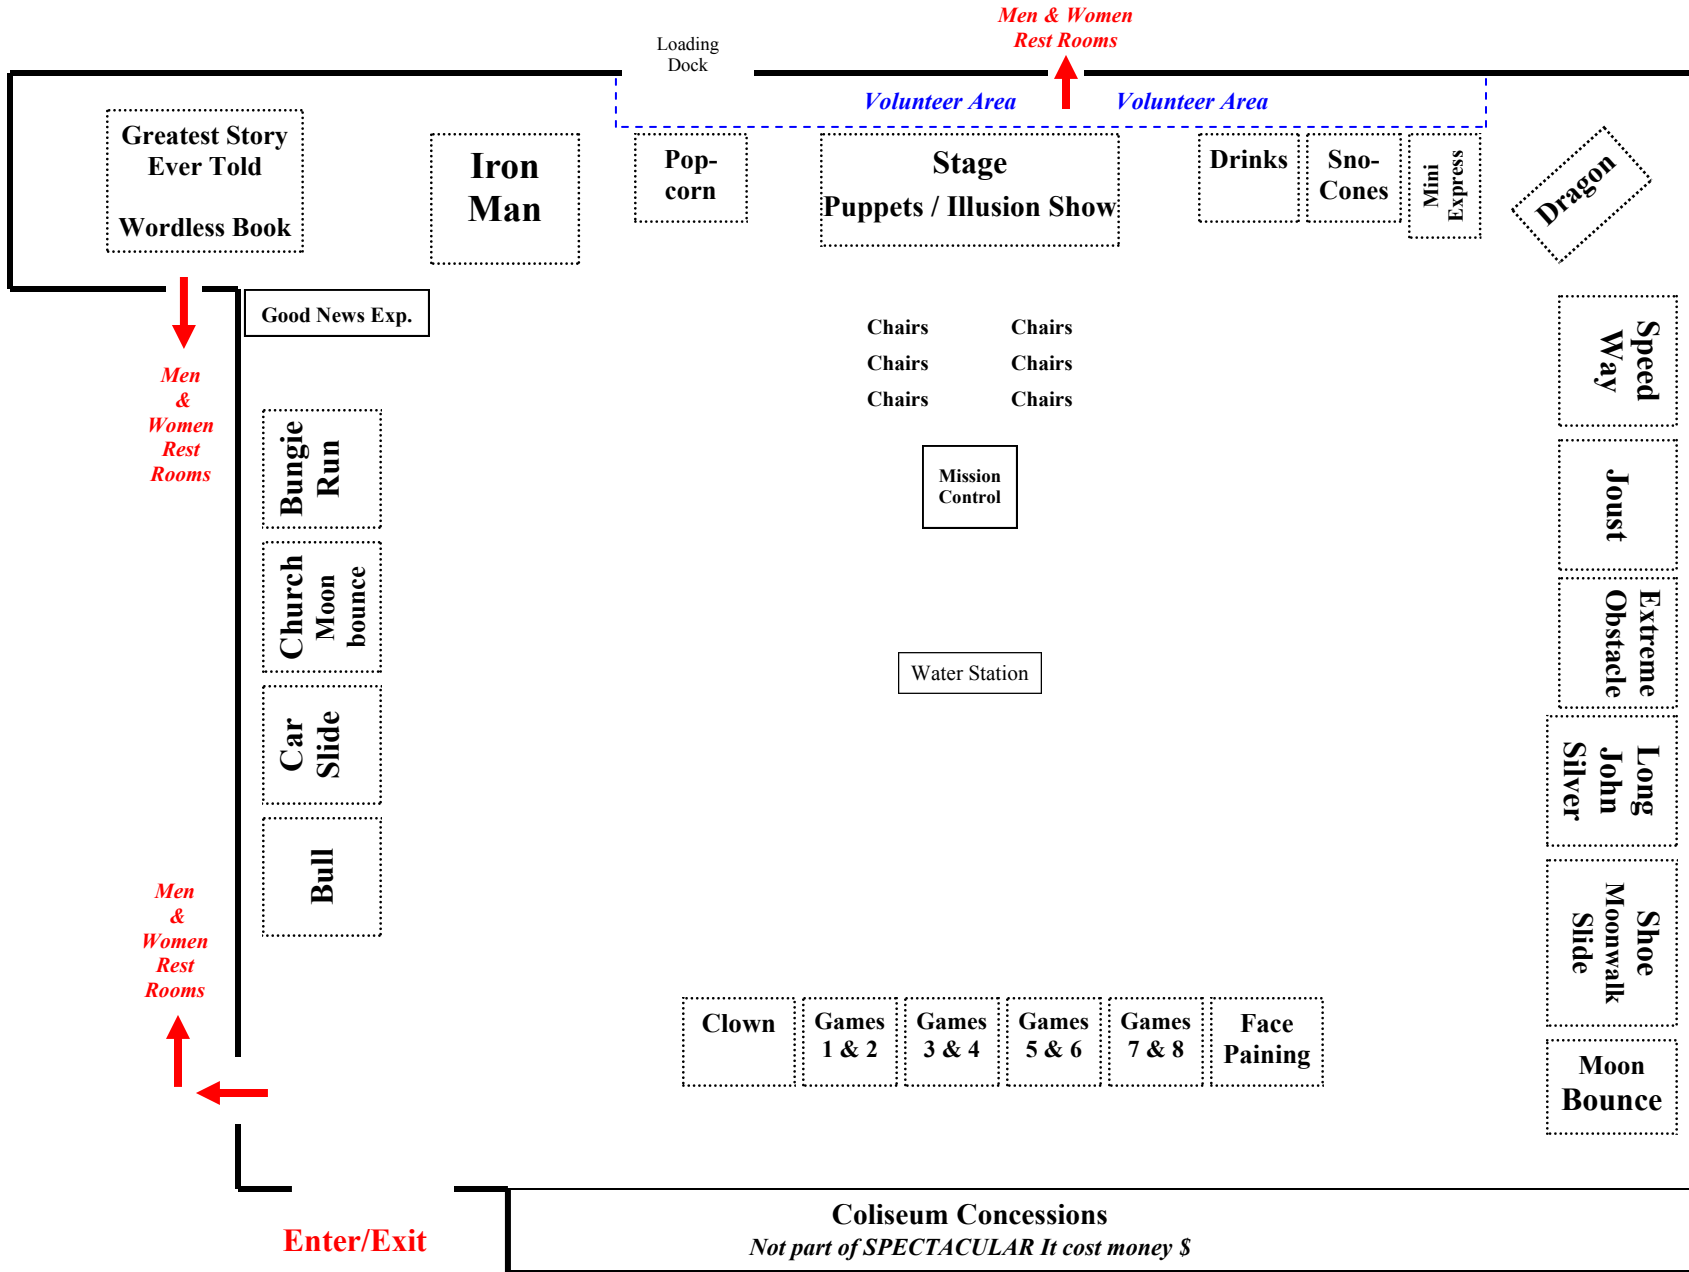

Since 1937

Reaching children worldwide™

WELCOME - 2nd Triad Spectacular

Saturday, Nov. 13, 2010 - 10am to 3:00pm

- Games**
- 1 - Chicken Fling
 - 2 - Noah Ark
 - 3 - Ring Toss
 - 4 - Dart
 - 5 - All Star QB
 - 6 - Slap Shot
 - 7 - lucky Colors
 - 8 - Can Smash

* **Roving Gospel**
Dennis Bailey
Jim Winberry

* **9' Cowboy**
Larry Hudson
Carter Hudson

* **Lines - Richard Roelofs**
Jeff Sink & Tom Wallace

- Games**
- 1 - Chicken Fling
 - 2 - Noah Ark
 - 3 - Ring Toss
 - 4 - Dart
 - 5 - All Star QB
 - 6 - Slap Shot
 - 7 - lucky Colors
 - 8 - Can Smash