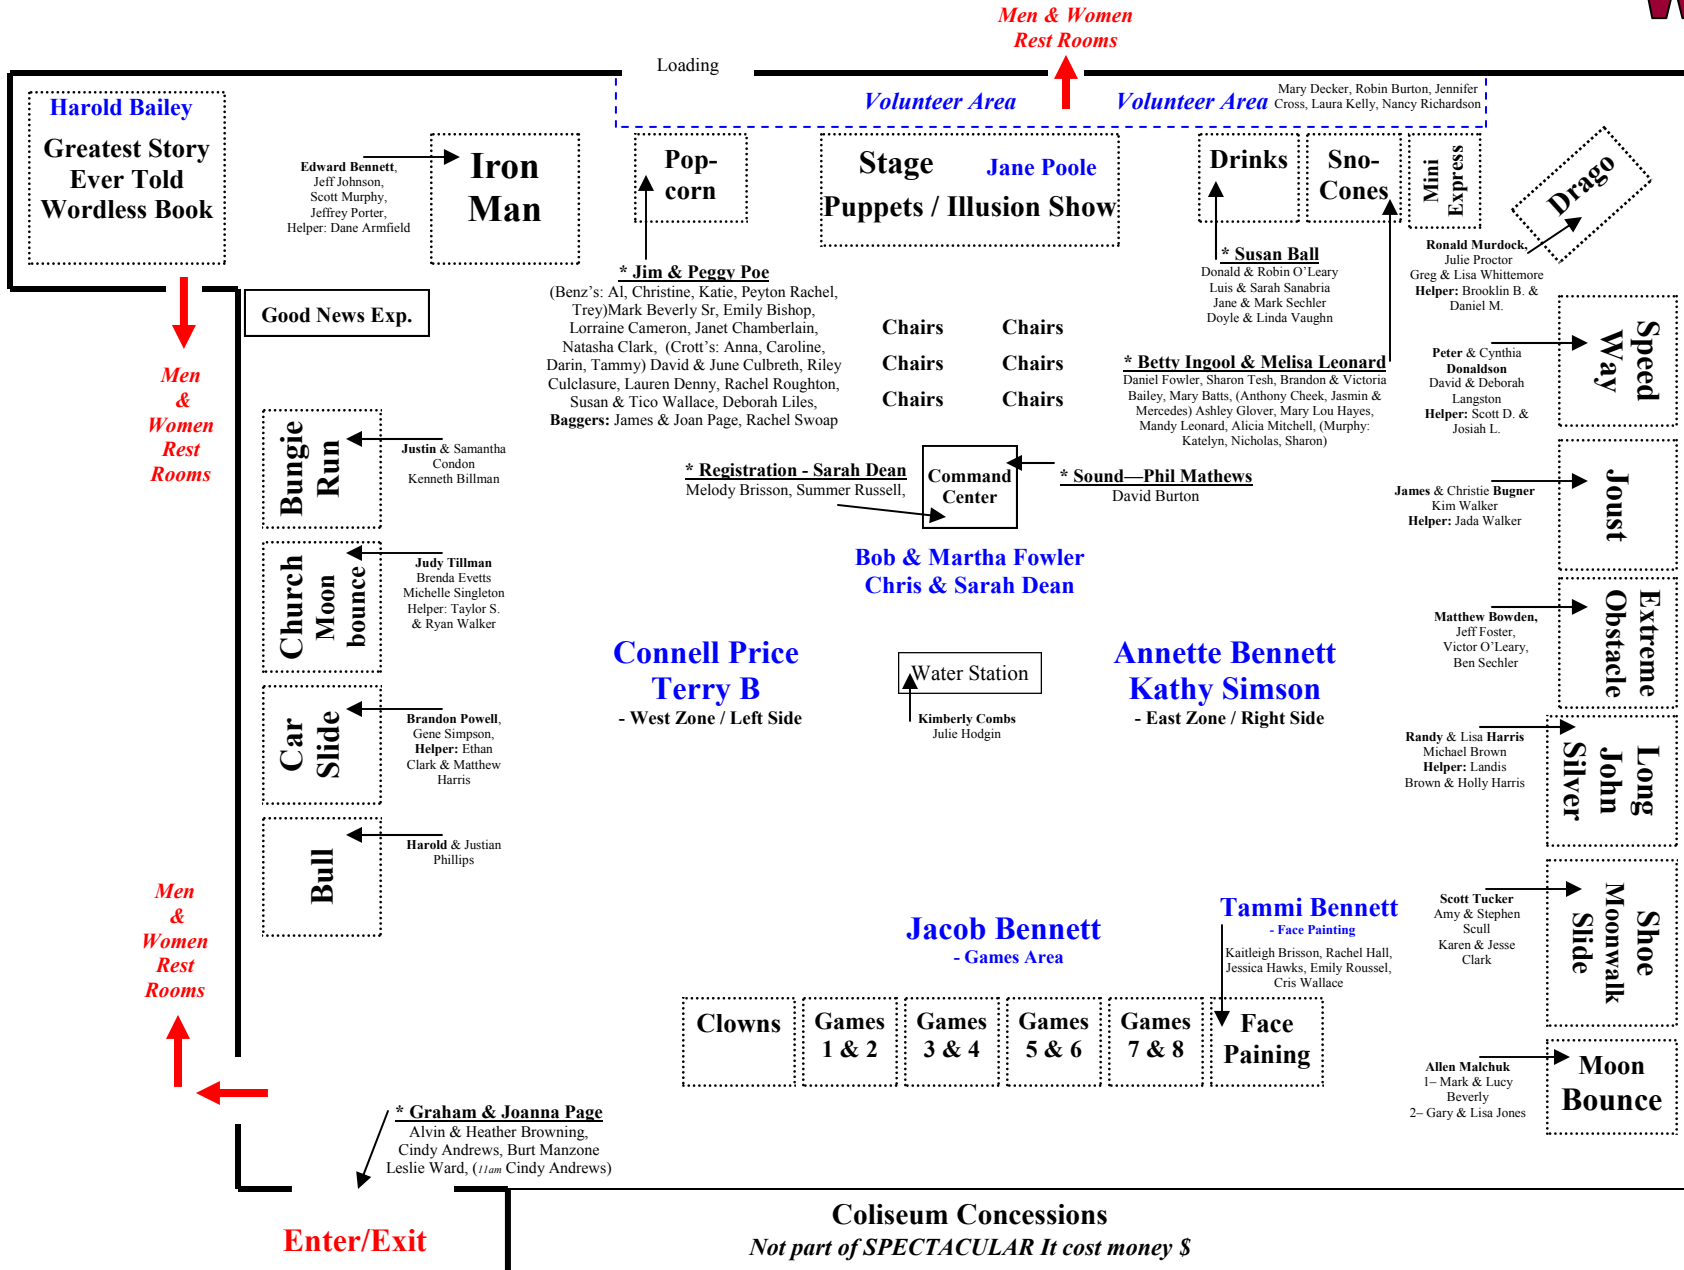

Zone Leaders: Tracey Brisson & Josh Bennett - Director Assist / **Bruce Foggiano** - Security
Rick Moody & Jesse Burton - Water & Ice Distribution / **Kathy Price** - Concessions
Larry Murphy - Door Supplies & # Count / **Richard Roelof** - Lines / **Linda Beverly** - Clean-up
Anne Gebo & Mary Decker - Volunteer Area

2010 Workers

* **Illusion - Jane Pool**
Daniel Poole, Christy Brantley, Jordan Dean, Becky Jones, Dawson

* **Puppets - Dreama Archibald**
Crossroads Baptist Ch.
17 Young People

* **Stix - Summer Russell**
34 Young People

* **Roving Gospel**
Dennis Bailey
Jim Winberry

* **9' Cowboy**
Larry Hudson
Carter Hudson

* **Lines - Richard Roelofs**
Jeff Sink & Tom Wallace

1. **Games**
1. 1 - Chicken Fling
  2. 2 - Noah Ark
  3. 3 - Ring Toss
  4. 4 - Dart
  5. 5 - All Star QB
  6. 6 - Slap Shot
  7. 7 - lucky Colors
  8. 8 - Can Smash