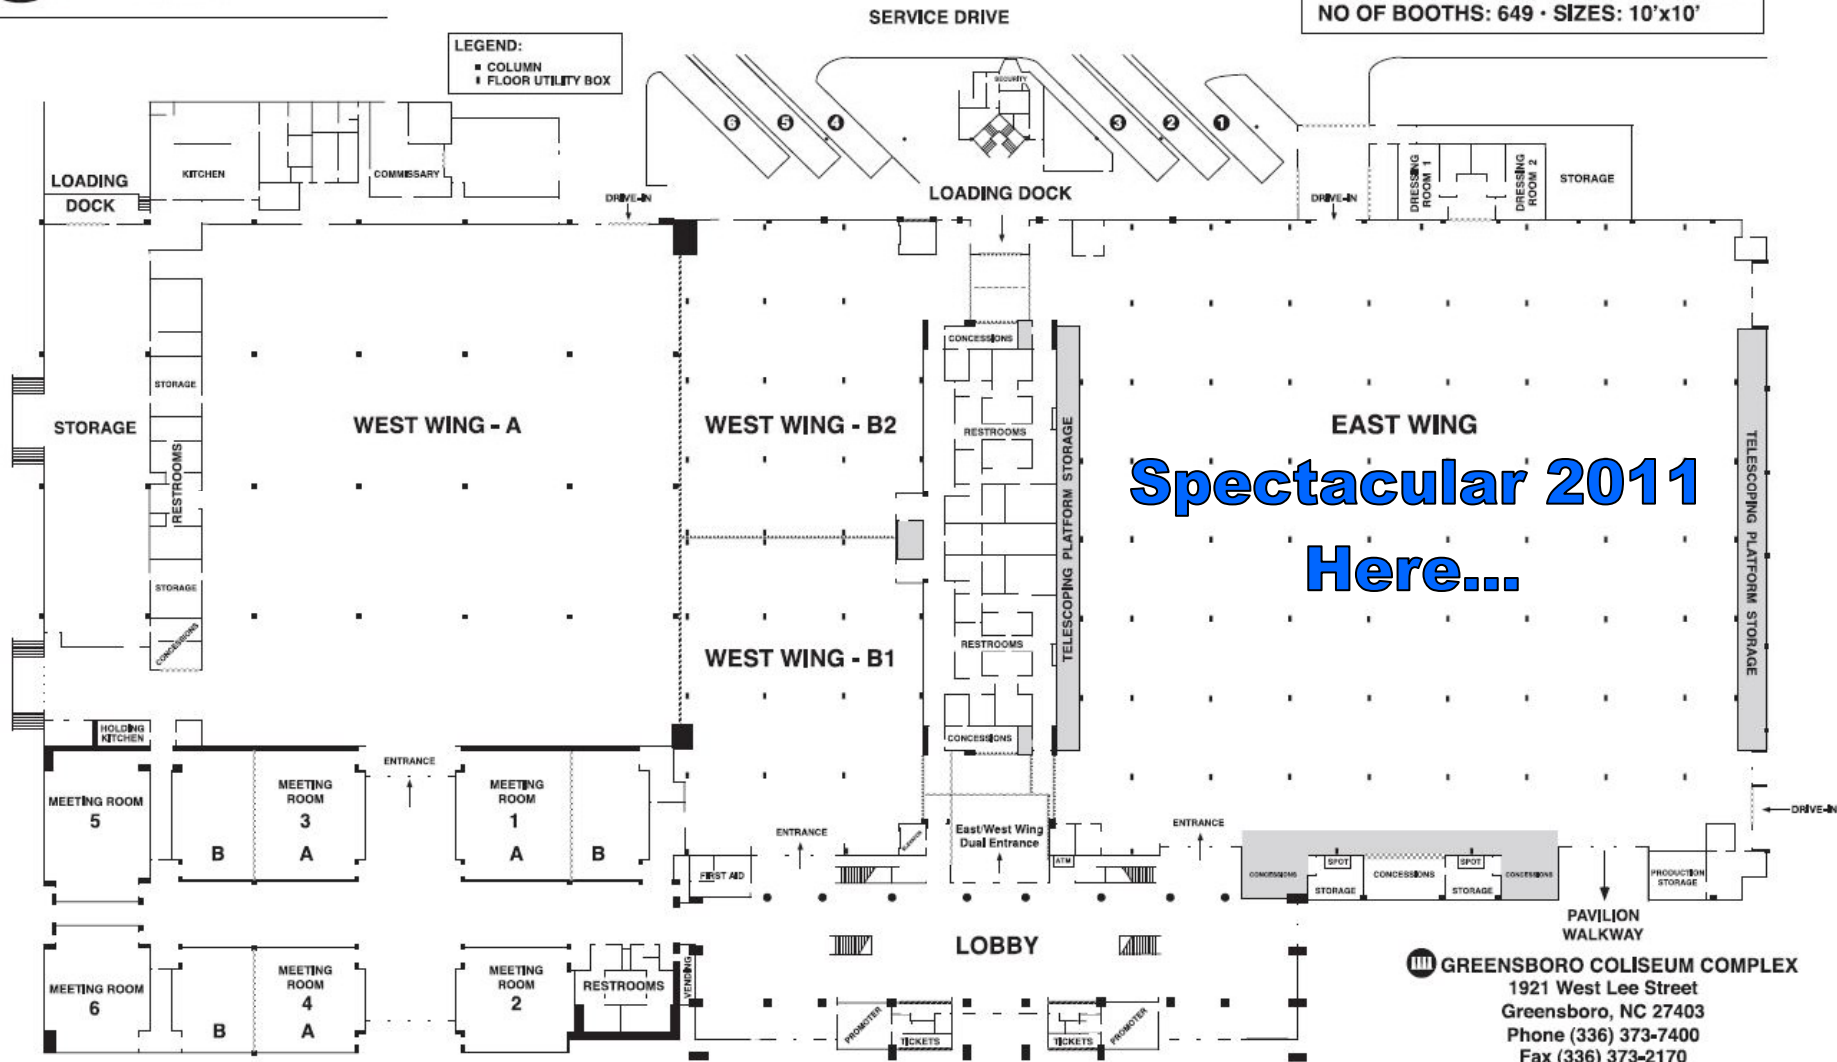

Spectacular - Saturday Nov. 12, 2011, 10am-3pm

Spectacular 2011 Here...

Greensboro Coliseum East Wing

Spectacular - Saturday Nov. 12, 2011, 10am-3pm

East Wing	258' x 240'	330 BOOTHS
West Wing B	240' x 90'	111 BOOTHS
West Wing A	197' x 180'	208 BOOTHS
NO OF BOOTHS: 649 · SIZES: 10'x10'		