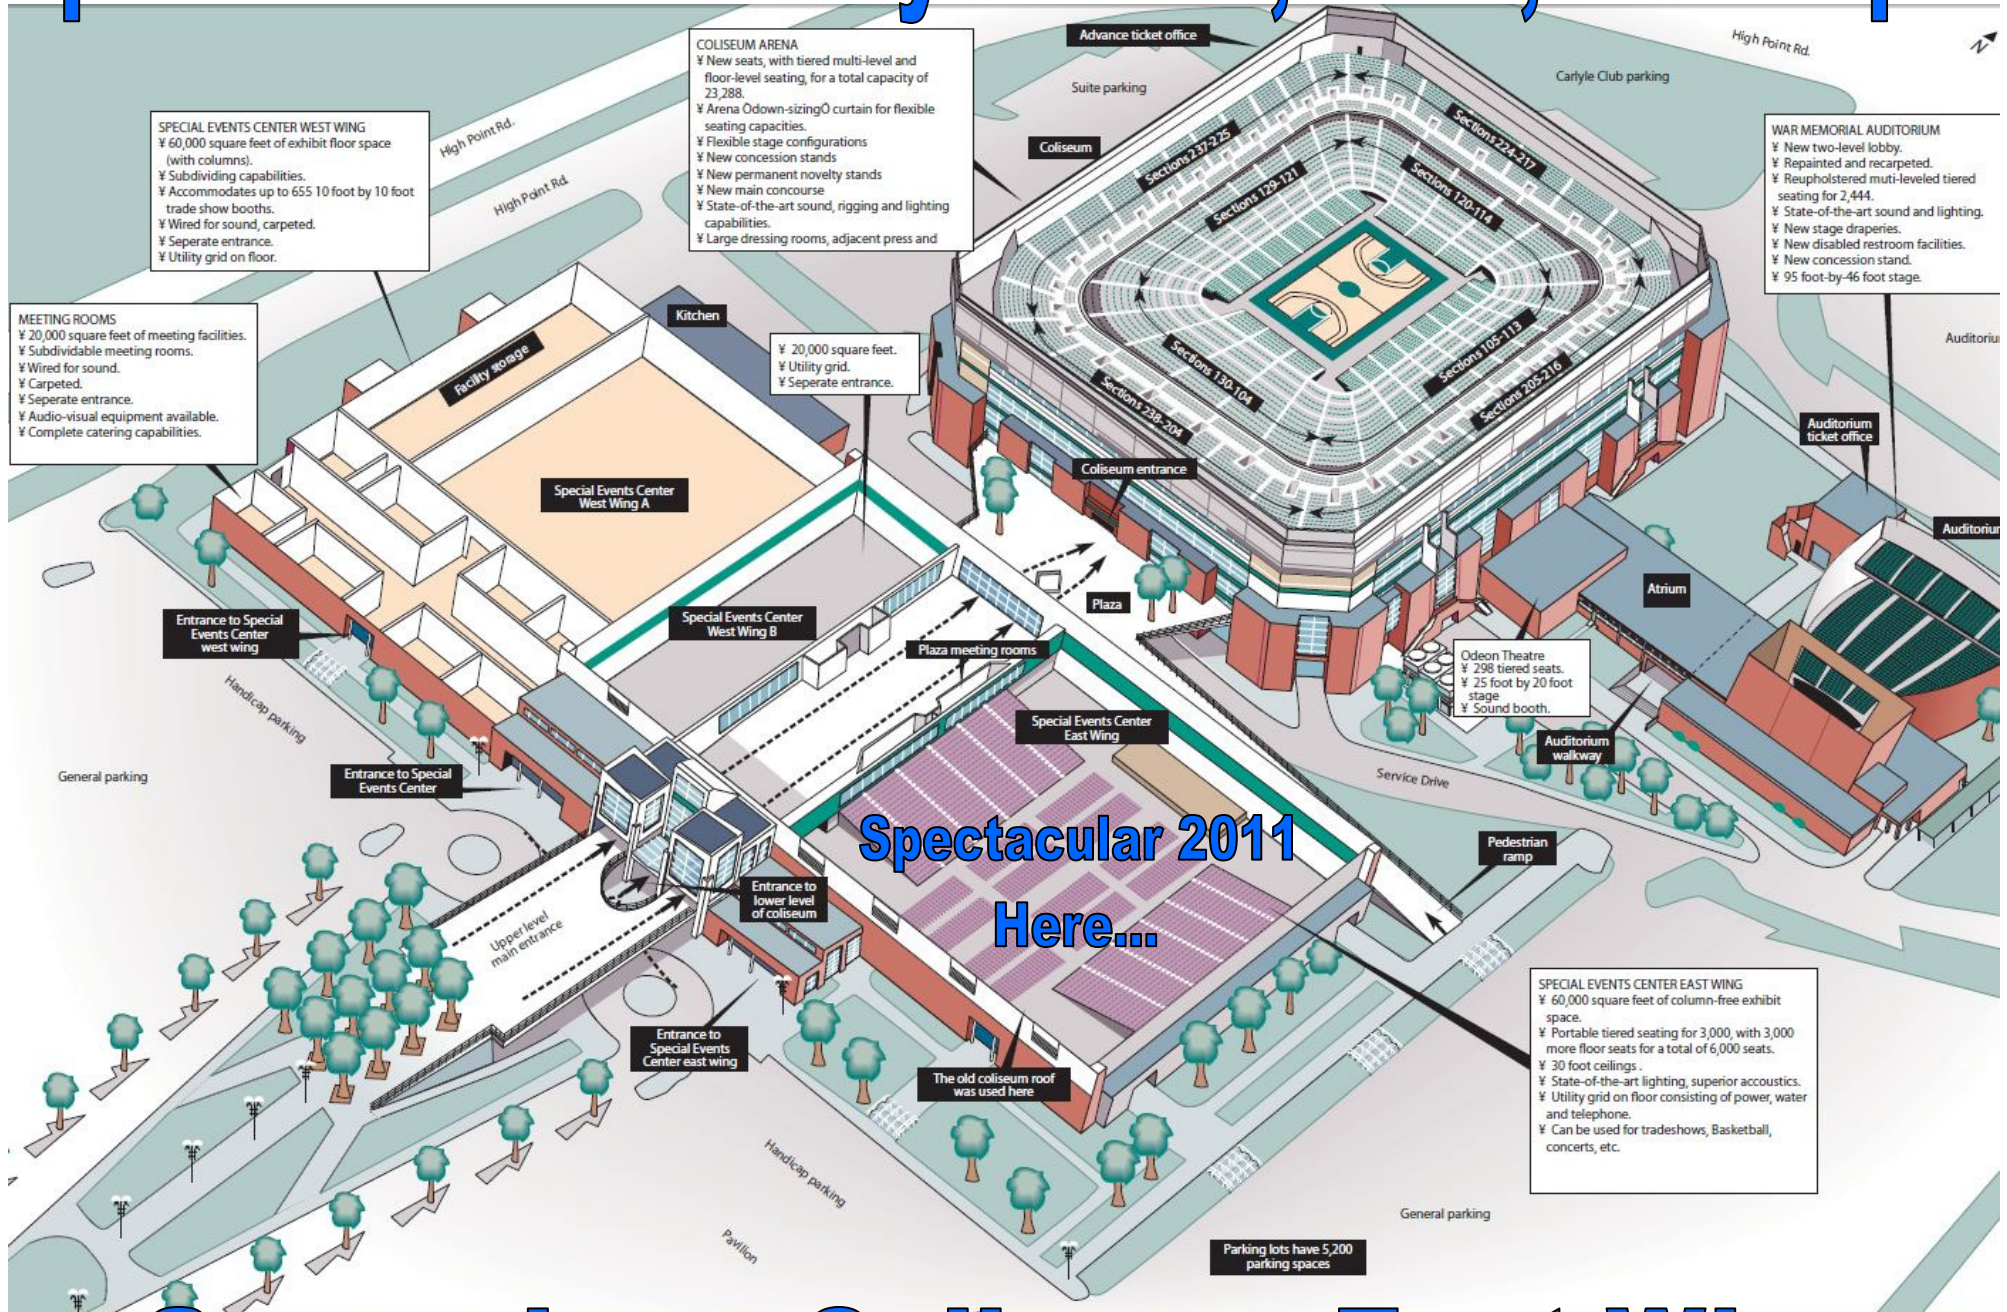

Spectacular - Saturday Nov. 12, 2011, 10am-3pm

Spectacular 2011 Here...

Greensboro Coliseum East Wing

Spectacular - Saturday Nov. 12, 2011, 10am-3pm

East Wing	258' x 240'	330 BOOTHS
West Wing B	240' x 90'	111 BOOTHS
West Wing A	197' x 180'	208 BOOTHS
NO OF BOOTHS: 649 · SIZES: 10'x10'		

Since 1937

Reaching children worldwide™

WELCOME - 2nd Triad Spectacular

Saturday, Nov. 13, 2010 - 10am to 3:00pm

- Games**
- 1 - Chicken Fling
 - 2 - Noah Ark
 - 3 - Ring Toss
 - 4 - Dart
 - 5 - All Star QB
 - 6 - Slap Shot
 - 7 - lucky Colors
 - 8 - Can Smash

Zone Leaders: Tracey Brisson & Josh Bennett - Director Assist / **Bruce Foggiano** - Security
Rick Moody & Jesse Burton - Water & Ice Distribution / **Kathy Price** - Concessions
Larry Murphy - Door Supplies & # Count / **Richard Roelof** - Lines / **Linda Beverly** - Clean-up
Anne Gebo & Mary Decker - Volunteer Area

* **Roving Gospel**
Dennis Bailey
Jim Winberry

* **9' Cowboy**
Larry Hudson
Carter Hudson

* **Lines - Richard Roelofs**
Jeff Sink & Tom Wallace

- Games**
- 1 - Chicken Fling
 - 2 - Noah Ark
 - 3 - Ring Toss
 - 4 - Dart
 - 5 - All Star QB
 - 6 - Slap Shot
 - 7 - lucky Colors
 - 8 - Can Smash