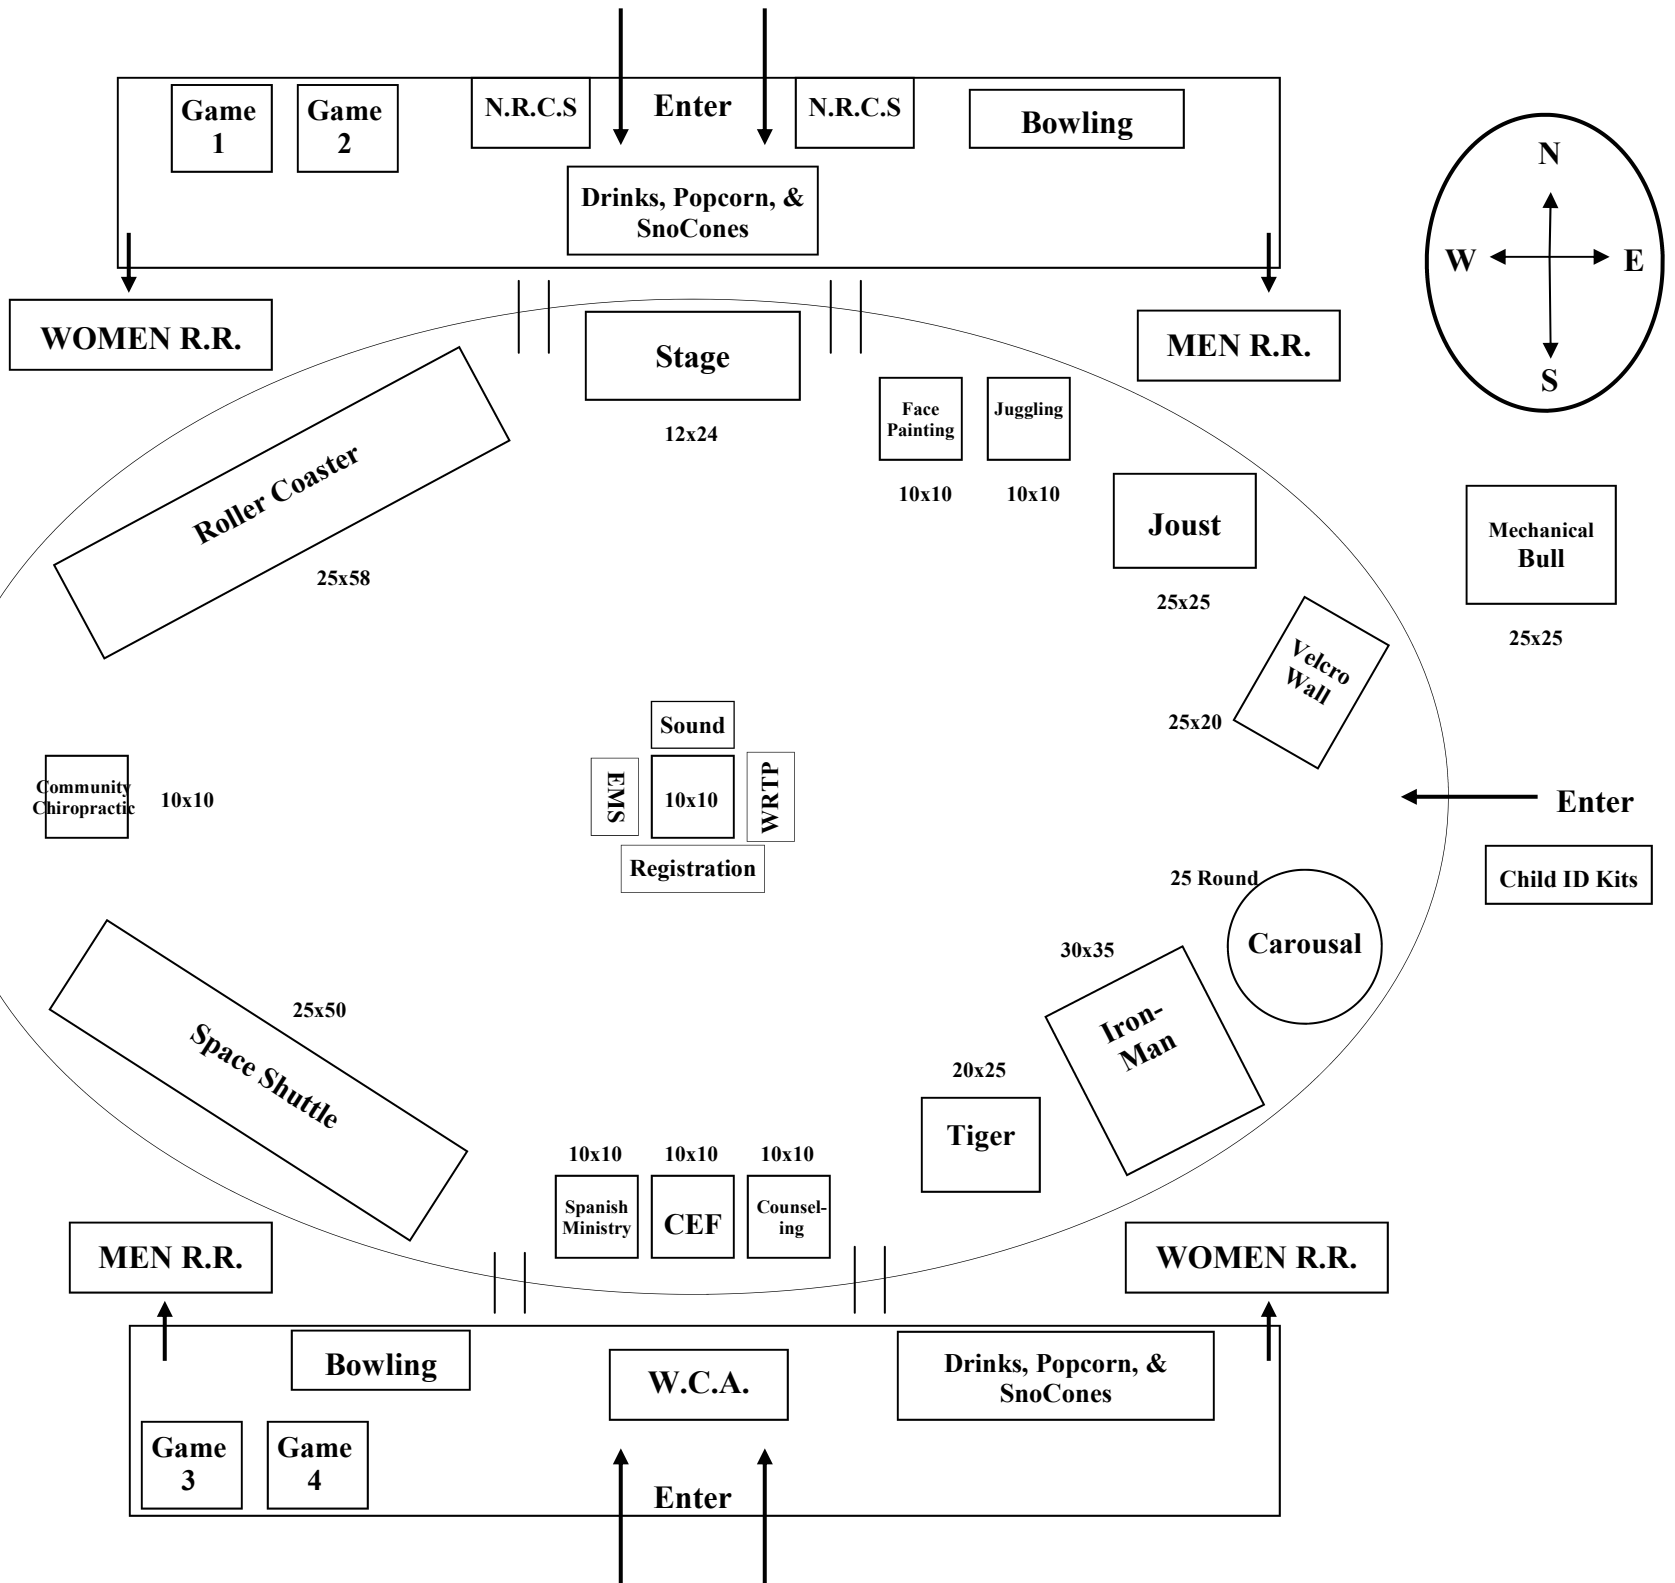

**WELCOME**

**Spectacular  
Aug 19, 2006  
10am - 3pm**

\* Event workers  
will have lunch  
provided in a  
room under the  
stage area. Use  
stairs on the  
North side.

**Half-  
Pike**  
30x60

**Games**

- 1 Spin the Wheel
- 2 Frisbee Golf
- 3 Lucky Color
- 4 All Star Quarterback